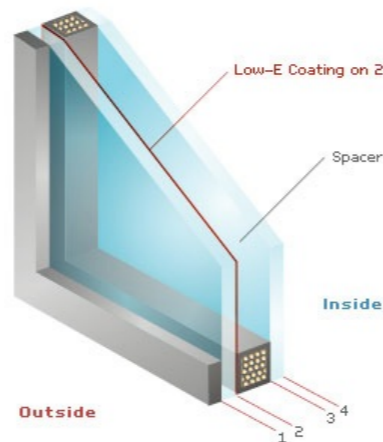

 **ColorPlus**® Technology

✓ Spray Foam Insulation in attic

with R-13 Batt in Walls

✓ Low E Double Paned Windows

featuring Prairie Grid Over Clear Panes on front windows

✓ I3 Seer HVAC

with Digital Programmable Thermostat